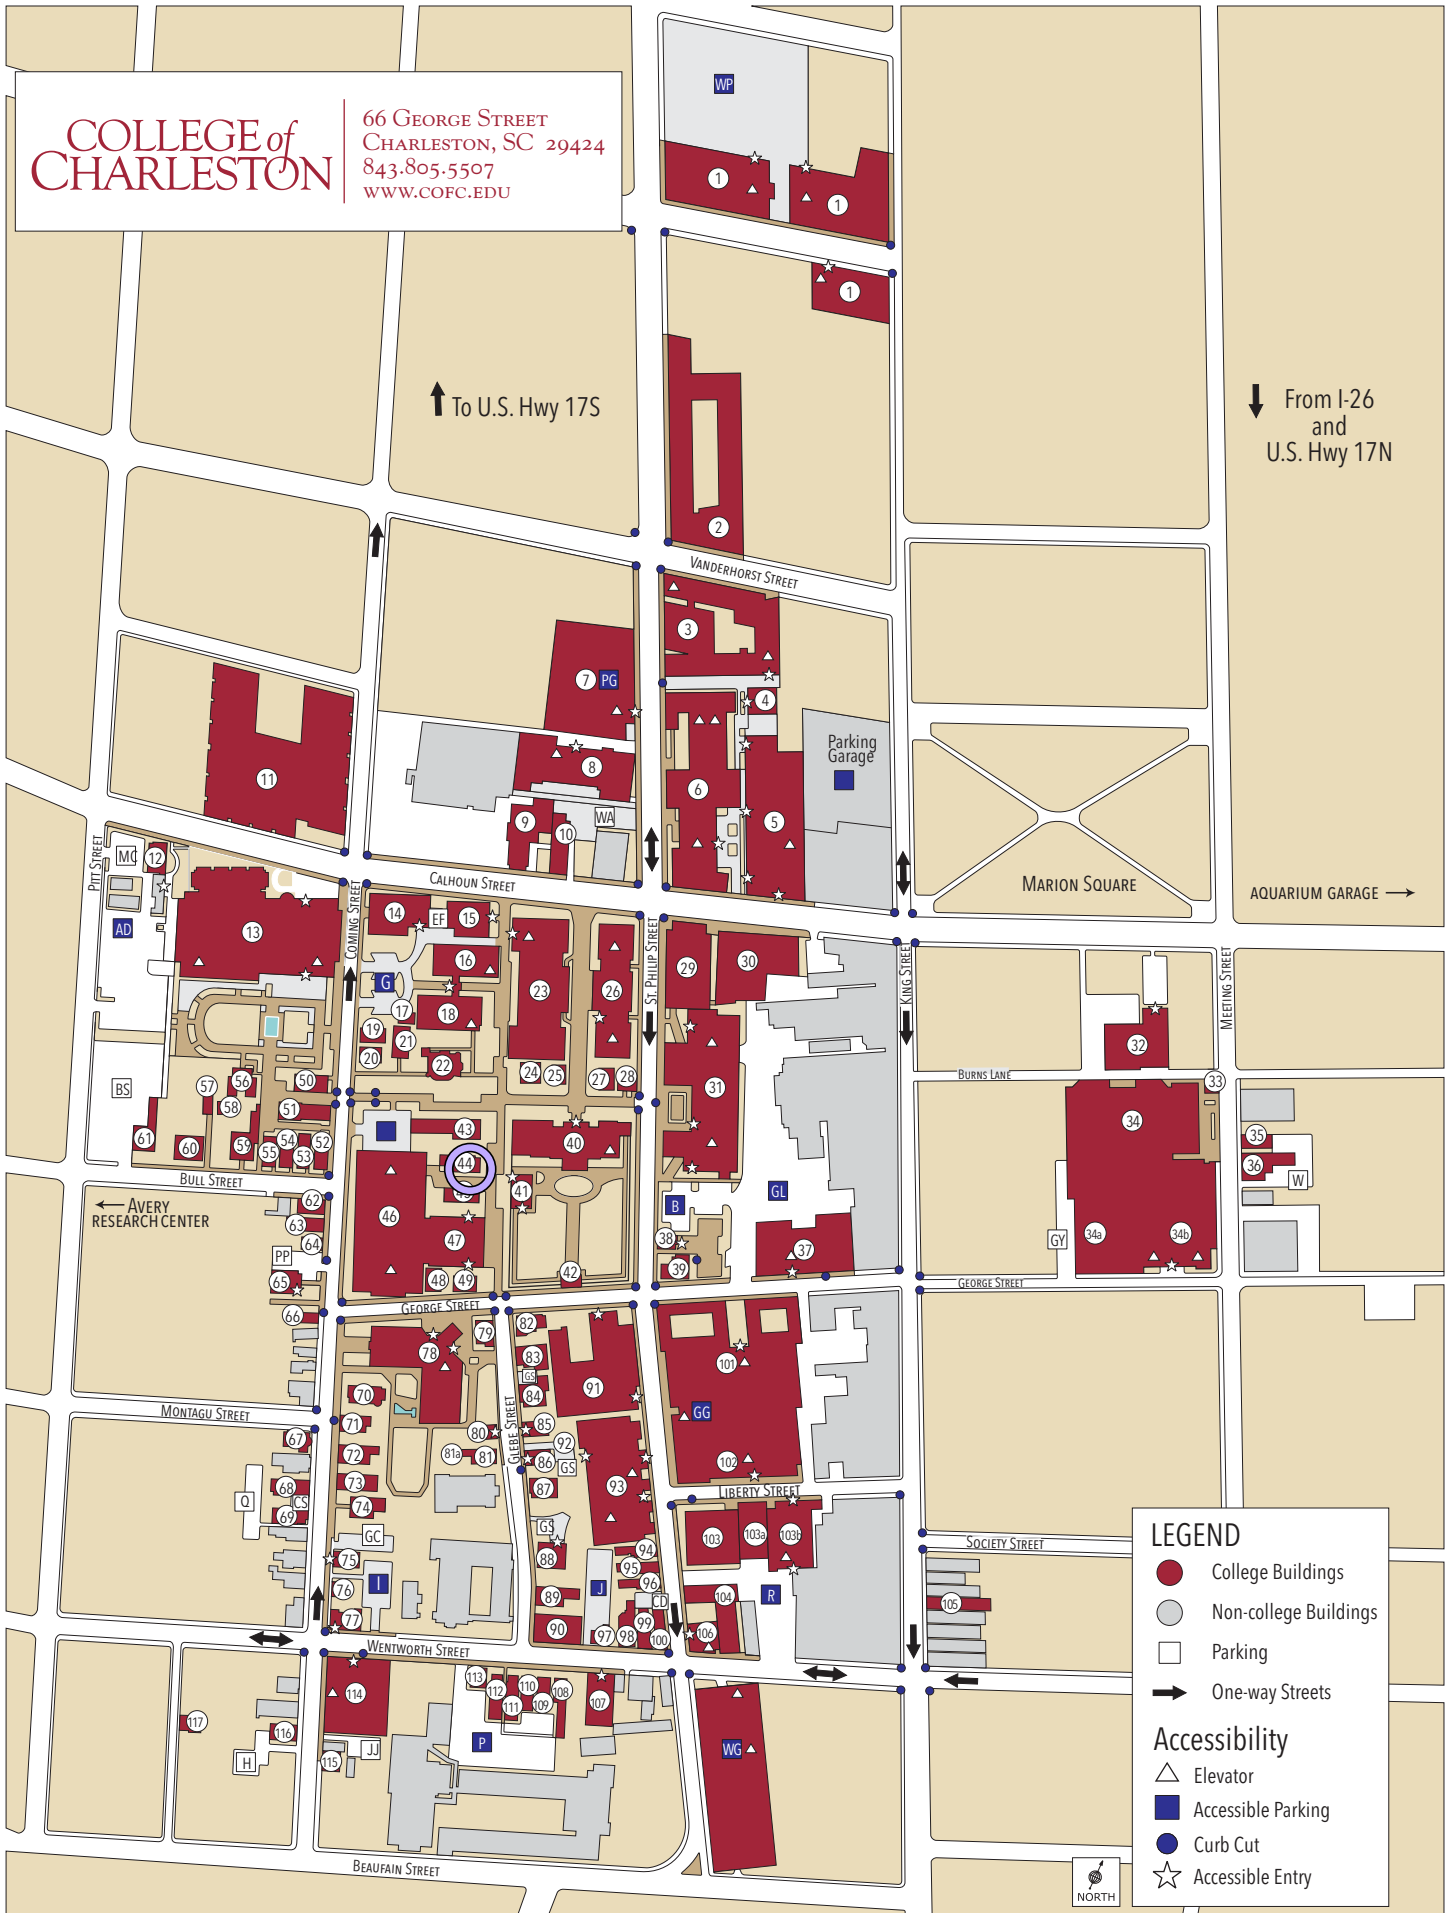

COLLEGE of CHARLESTON

66 GEORGE STREET
CHARLESTON, SC 29424
843.805.5507
WWW.COFC.EDU

↑ To U.S. Hwy 17S

↓ From I-26 and U.S. Hwy 17N

LEGEND

- College Buildings
- Non-college Buildings
- Parking
- → One-way Streets

Accessibility

- △ Elevator
- P Accessible Parking
- Curb Cut
- ☆ Accessible Entry

NORTH